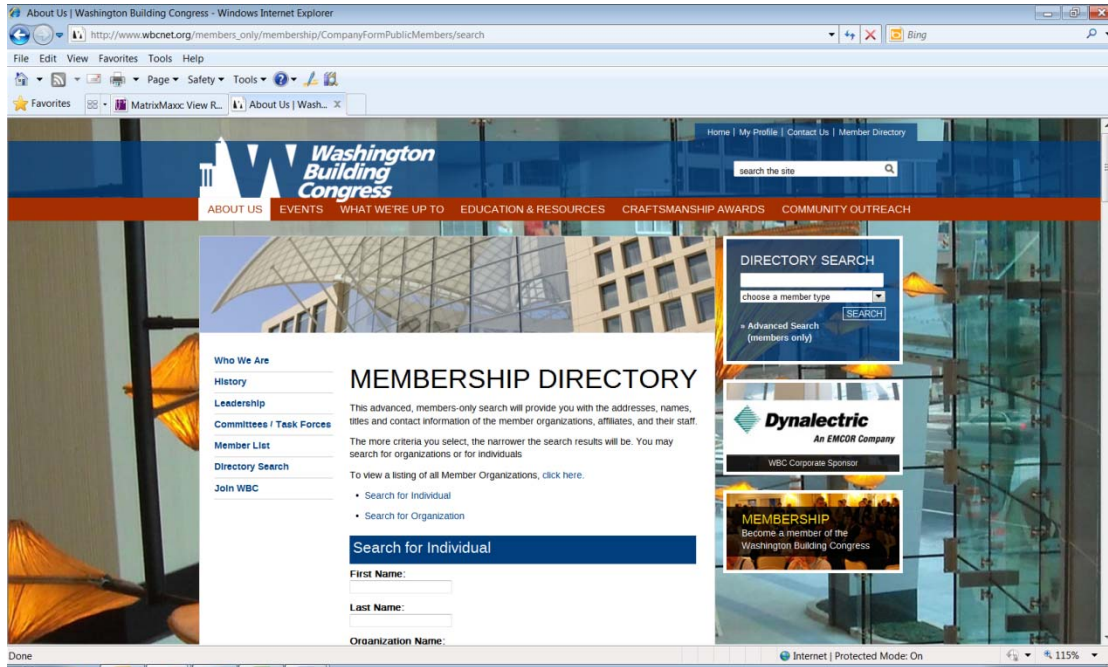

3) Membership Directory window will appear. You can either search for an Individual or Organization. The more criteria you select, the narrower the search results will be.