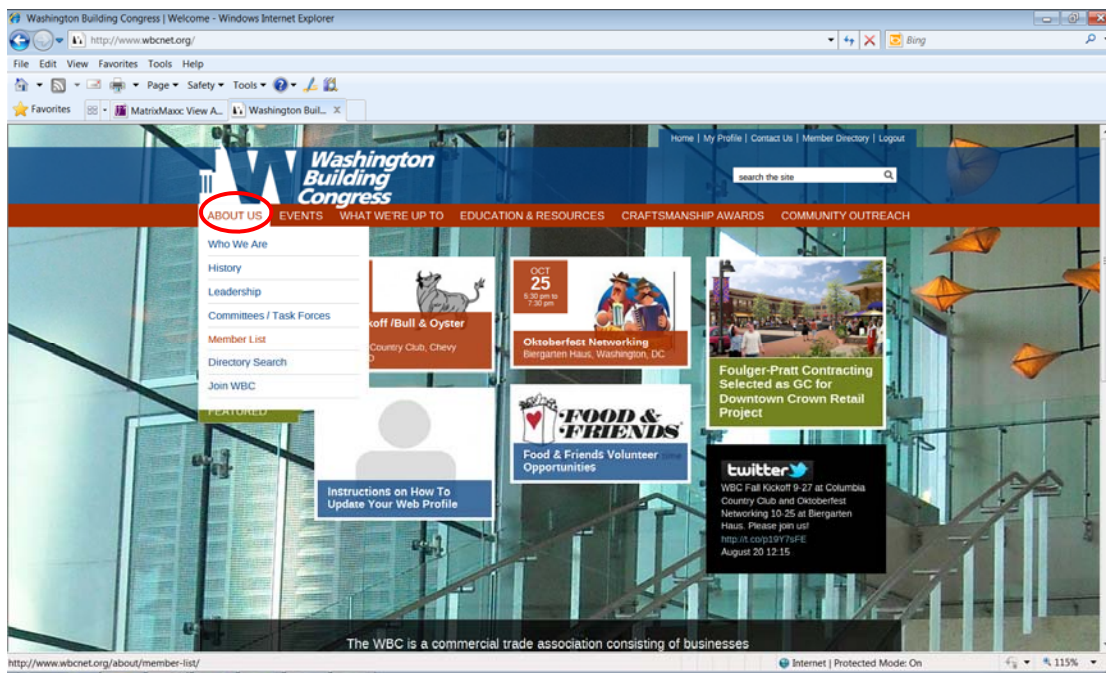

ONLINE MEMBER DIRECTORY

Public View

1) Go to the WBC website www.wbcnet.org
2) On the home page, click on **ABOUT US** located in the maroon navigation bar