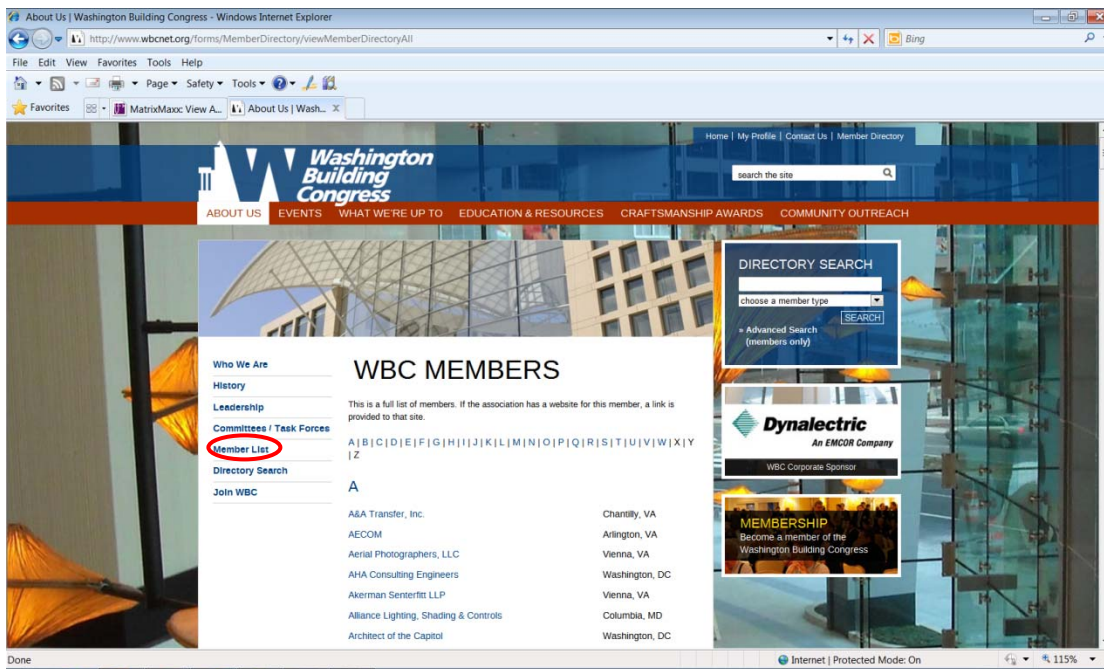

- 3) Membership Directory window will appear. You can either search for an Individual or Organization. The more criteria you select, the narrower the search results will be.

Note 3: The WBC online directory ONLY list individuals that are designated “Member Representatives.”

- 4) The Search Results window will appear. If you click on the organization name it will link to a full listing of individuals associated with the member organization and its affiliates.

ONLINE MEMBER DIRECTORY

Public View

- 1) Go to the WBC website www.wbcnet.org
- 2) On the home page, click on **ABOUT US** located in the maroon navigation bar

- 3) Click on **MEMBER LIST** (*public view*) to obtain a full list of members (by company name).
If the company has a website, a link to the company's website is provided.